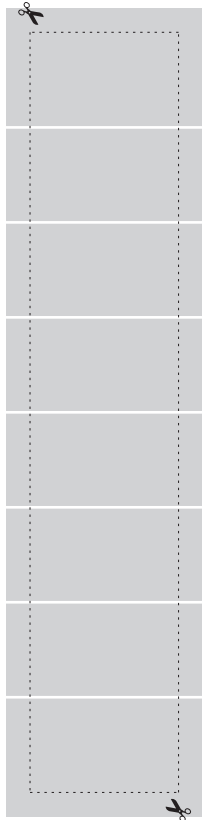

Click Inside Rectangles to Enter Text.

Avaya IP Phone 1616/32B Labels

part number 13275

To order: www.desi.com

800-814-3922

Trim labels by carefully cutting on dotted lines.