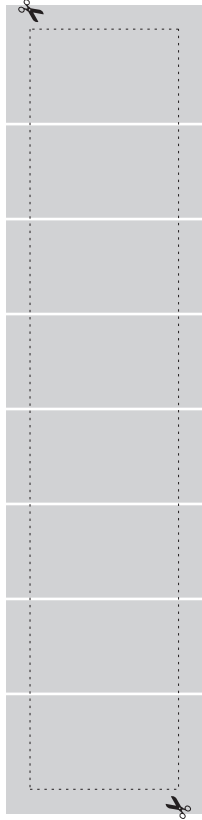

Click Inside Rectangles to Enter Text.

Avaya IP Phone 1616/32B Labels

part number 13275

To order: www.desi.com

800-814-3922

Trim labels by carefully cutting on dotted lines.