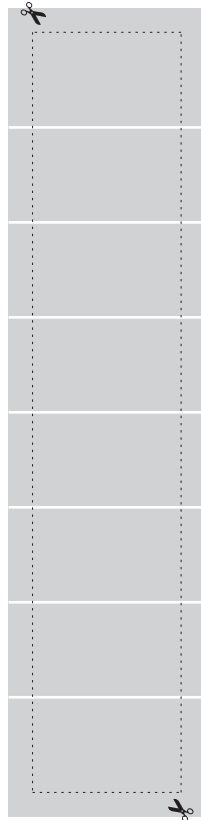

Click Inside Rectangles to Enter Text.

Avaya IP Phone 1616/32B Labels

part number 13275

To order: www.desi.com

800-814-3922

Trim labels by carefully cutting on dotted lines.