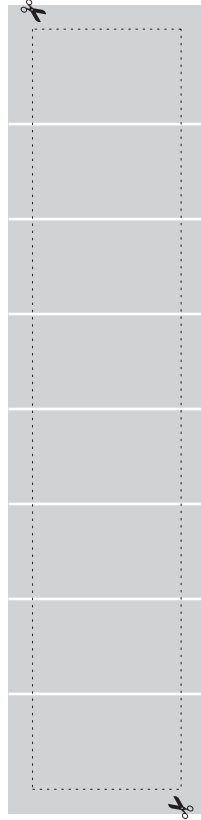

Click Inside Rectangles to Enter Text.

Avaya IP Phone 1616/32B Labels

part number 13275

To order: www.desi.com

800-814-3922

Trim labels by carefully cutting on dotted lines.